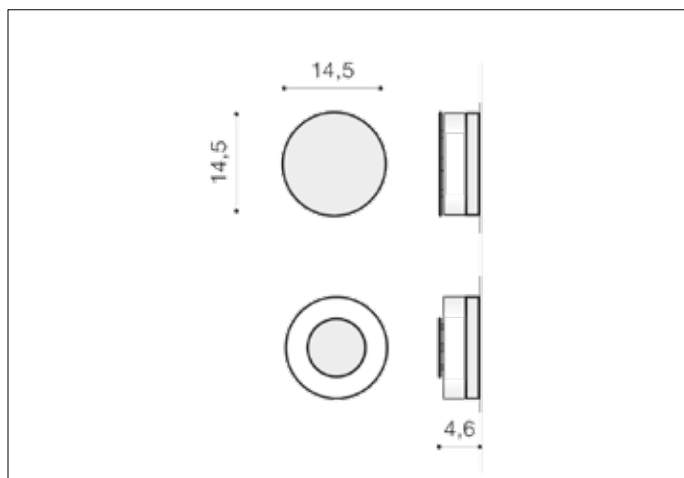

AZzardo[®]
LIGHTING

ENOK ROUND WALL 3000K DGR
AZ4460, EAN 5901238444602

Dimensions height / width / length [cm] Product Specifications

Product	14,5 x 14,5 x 4,6
Mounting inlet:	N/A x N/A x N/A
Ceiling base:	N/A x N/A x N/A
Shades	N/A x N/A x N/A

Line	TECHNICAL
Type	Wall
Type of track	N/A
Colour	Dark Grey
Material	Metal / PC
Light source	1
Type of socket	LED INTEGRATED
Lumens	N/A
Kelvins	3000
Beam angle	N/A
Dimmable	N/A
CCT	N/A
RGB	N/A
RA	? 80
App remote control	N/A
Remote control	N/A
Voltage	230V
Power	9W
Switch location	N/A
Protection class	IP65
Tilt	N/A
Rotation	N/A

Shipping info height / width / length [cm]

BOX 1:	15 x 15 x 6,5
BOX 2:	N/A x N/A x N/A
BOX 3:	N/A x N/A x N/A
Net weight [kg]	0,46
Gross weight [kg]	0,52

Energy efficiency

Azzardo Sp. z o.o.
ul. Strzeszyńska 33 60-479 Poznań,
NIP: 929-185-75-07